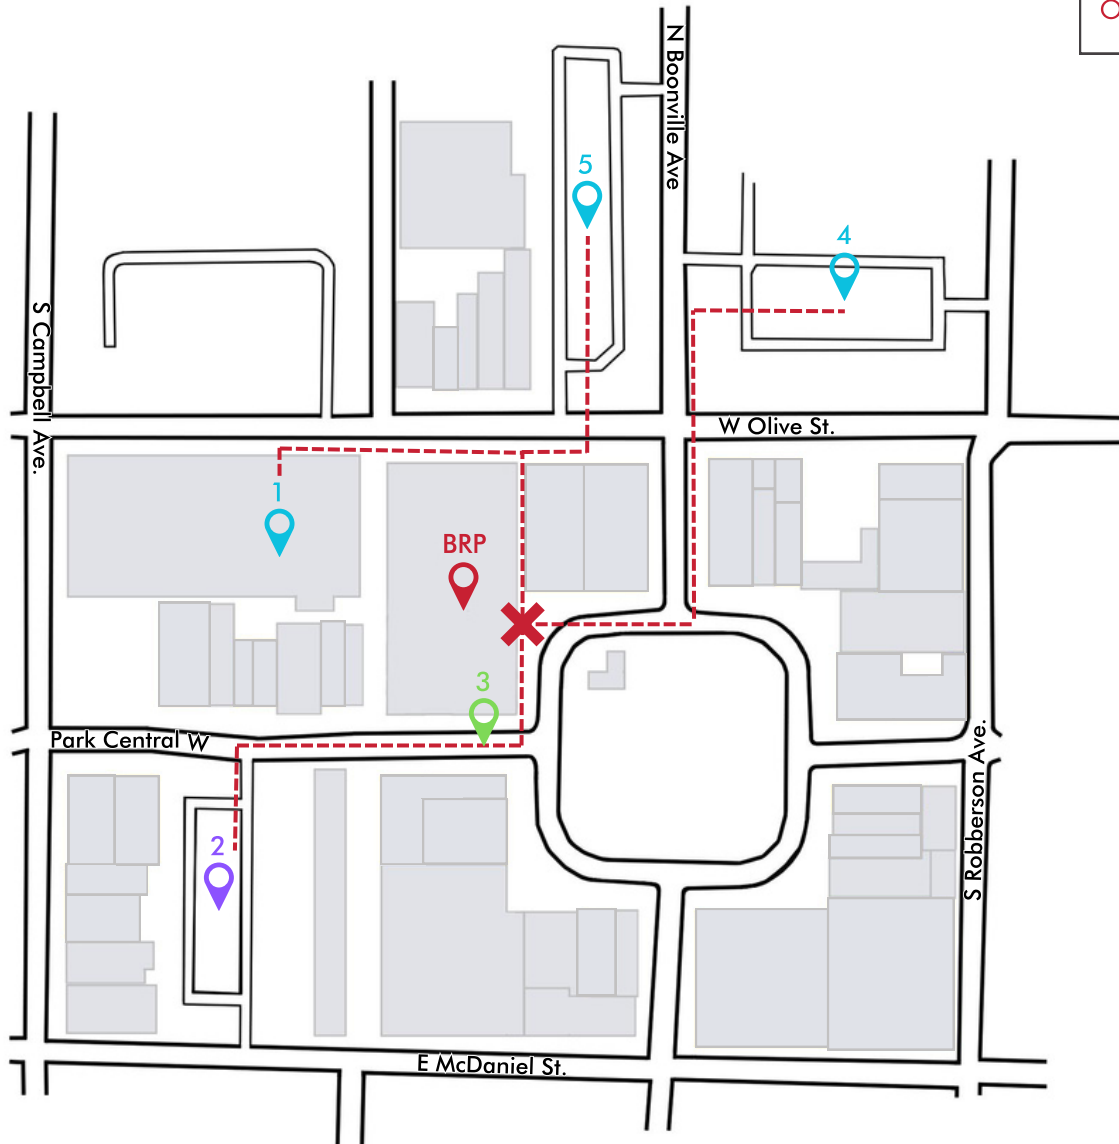

# Downtown Parking Map

**LEGEND**

- BRP Office
- Office Entrance
- Accessible Paths
- Public Parking
- Paid Parking
- Handicap Accessible Parking

Office #: 417.865.6100    Office Address: 138 Park Central Sq #101

- 1 Heers Parking Garage  
230 N Campbell Ave
- 2 \$5 Parking  
304 Park Central W
- 3 On-Street Accessible Parking  
Park Central W
- 4 Public Parking Lot  
310 N Boonville Ave
- 5 Public Parking Lot  
213 W Olive Street

**NOTE: All Parking Lots have accessible parking available.**